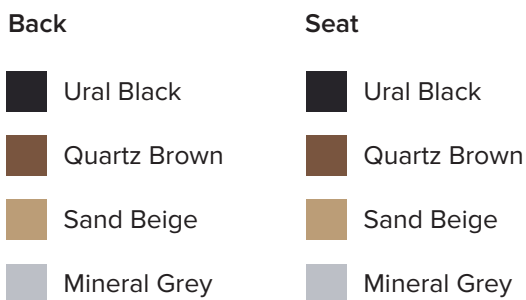

Atlantic

The sustainable deck chair

measurements

75 kg

available colours

bicolour options

anchoring

advantages

100% plastic waste

Maintenance free

Rot-proof

Natural texture

Graffiti resistant

Splinter-free

Coloured throughout

Weatherproof