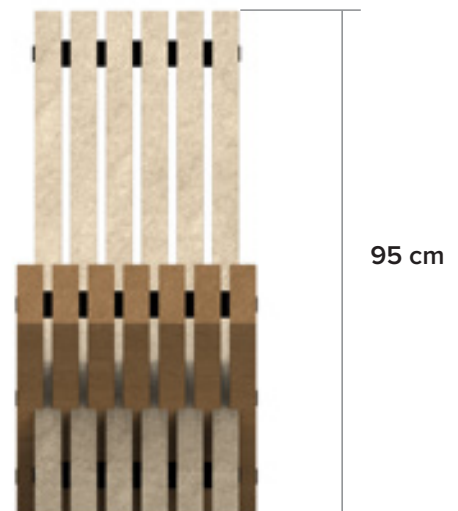

Atlantic

The sustainable deck chair

measurements

75 kg

available colours

bicolour options

anchoring

advantages

100% plastic waste

Maintenance free

Rot-proof

Natural texture

Graffiti resistant

Splinter-free

Coloured throughout

Weatherproof