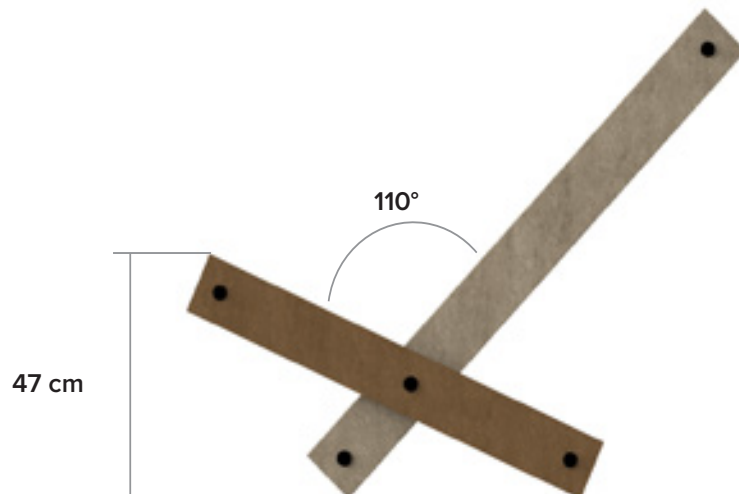

Atlantic

The sustainable deck chair

measurements

75 kg

available colours

bicolour options

anchoring

advantages

100% plastic waste

Maintenance free

Rot-proof

Natural texture

Graffiti resistant

Splinter-free

Coloured throughout

Weatherproof