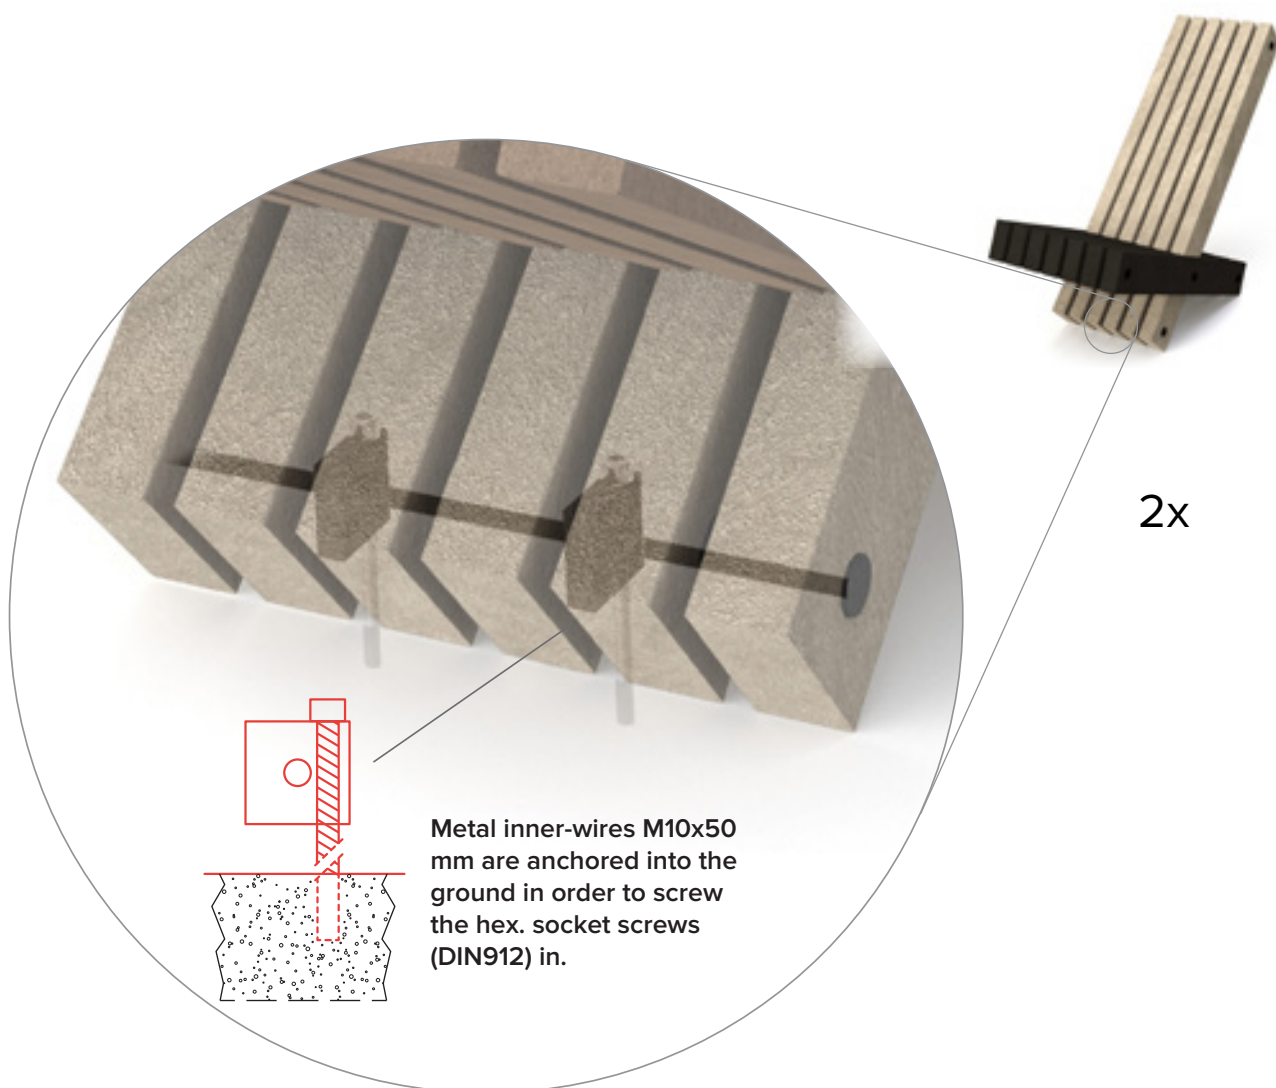

Atlantic

The sustainable deck chair

measurements

75 kg

available colours

bicolour options

anchoring

advantages

100% plastic waste

Maintenance free

Rot-proof

Natural texture

Graffiti resistant

Splinter-free

Coloured throughout

Weatherproof