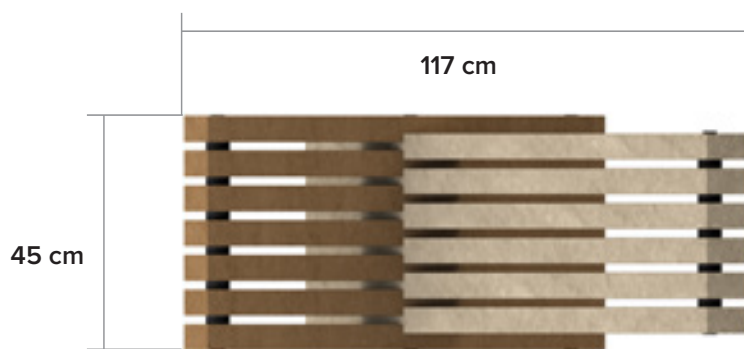

Atlantic

The sustainable deck chair

measurements

75 kg

available colours

bicolour options

anchoring

advantages