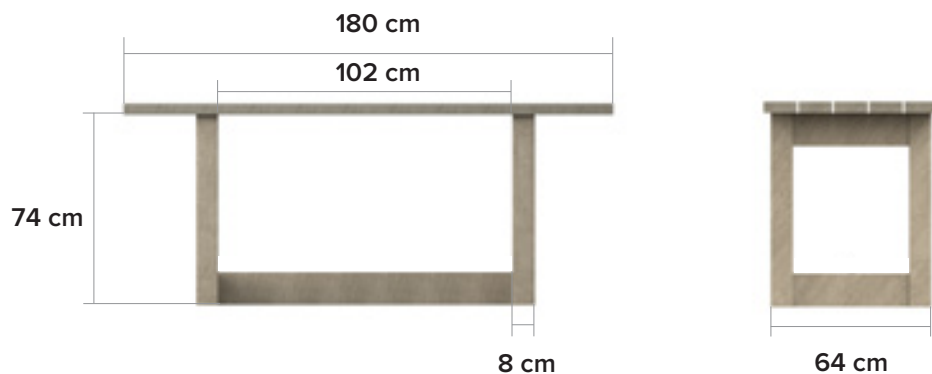

London T

Benches and table for highly
frequented areas

measurements

95 kg

available colours

bicolour options

Boards

Legs