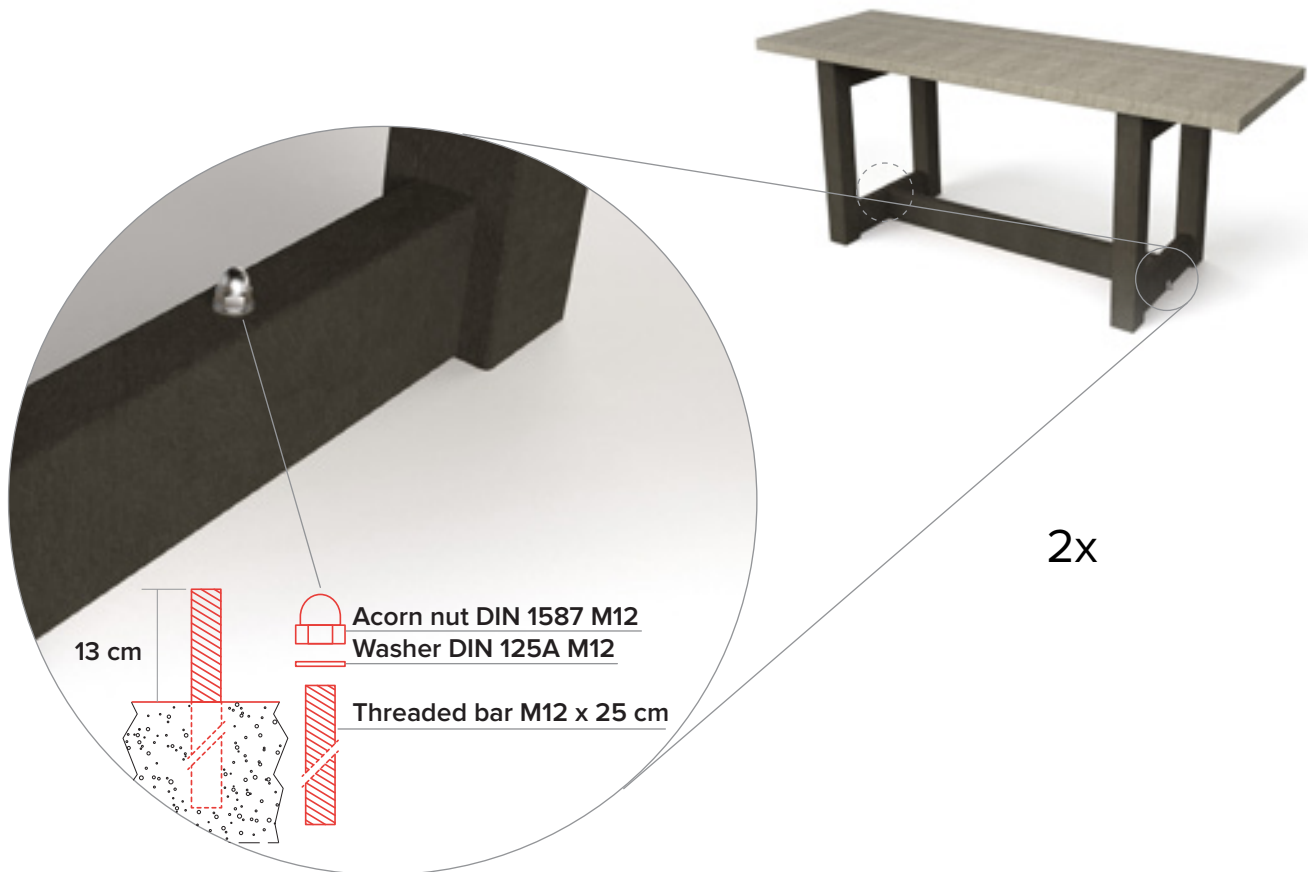

anchoring

reinforcement

nice in combination with