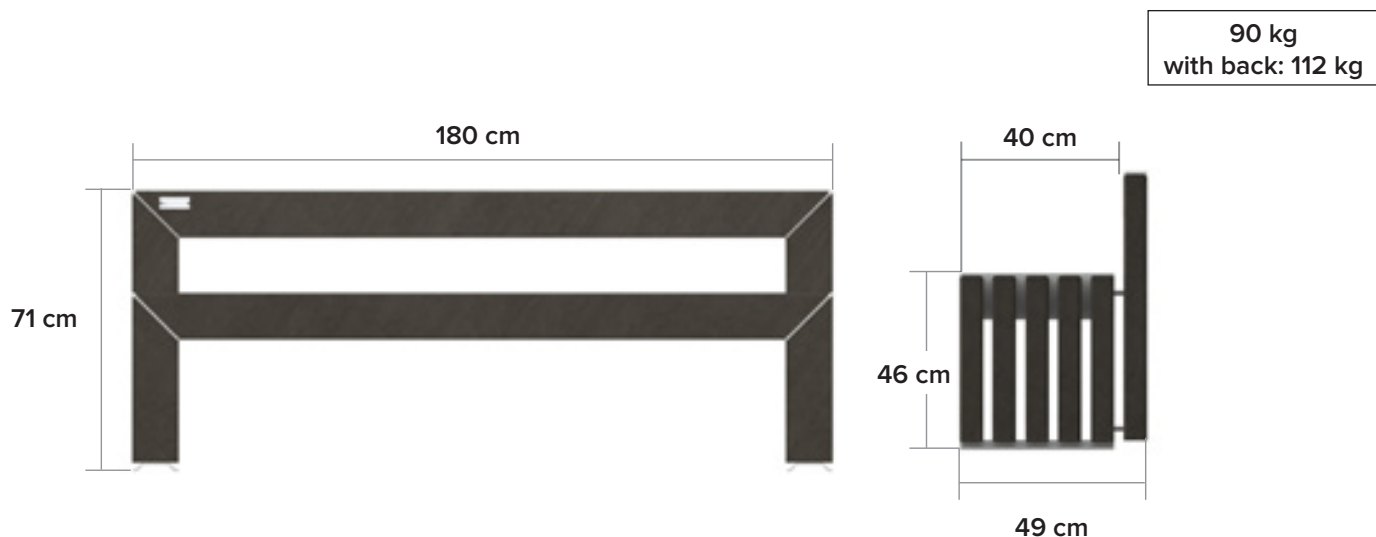

Avenue bench

A touch of steel for planter,
bench and litter-bin

avenue

avenue ML

measurements

available colours

avenue

-  Quartz Brown
-  Mineral Grey
-  Sand Beige
-  Ural Black