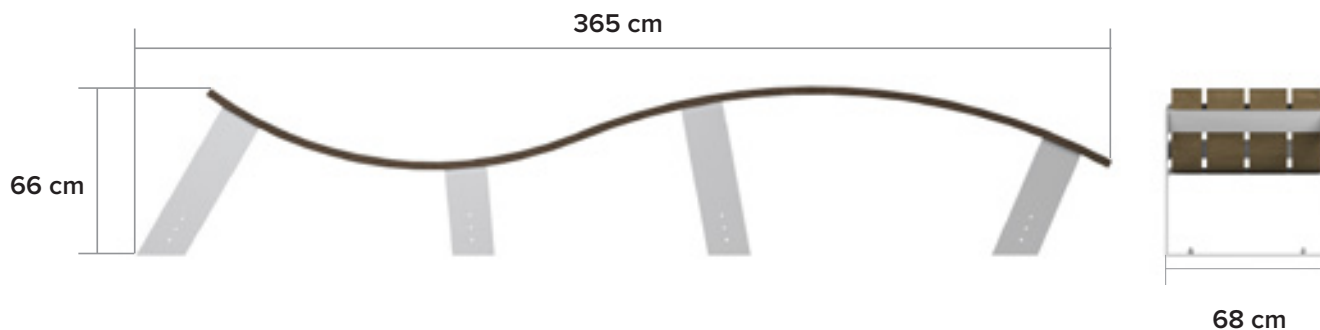

The Wave

coming to rest can look dynamic too

measurements

200 kg

available colours

main advantages

100% plastic waste

Maintenance free