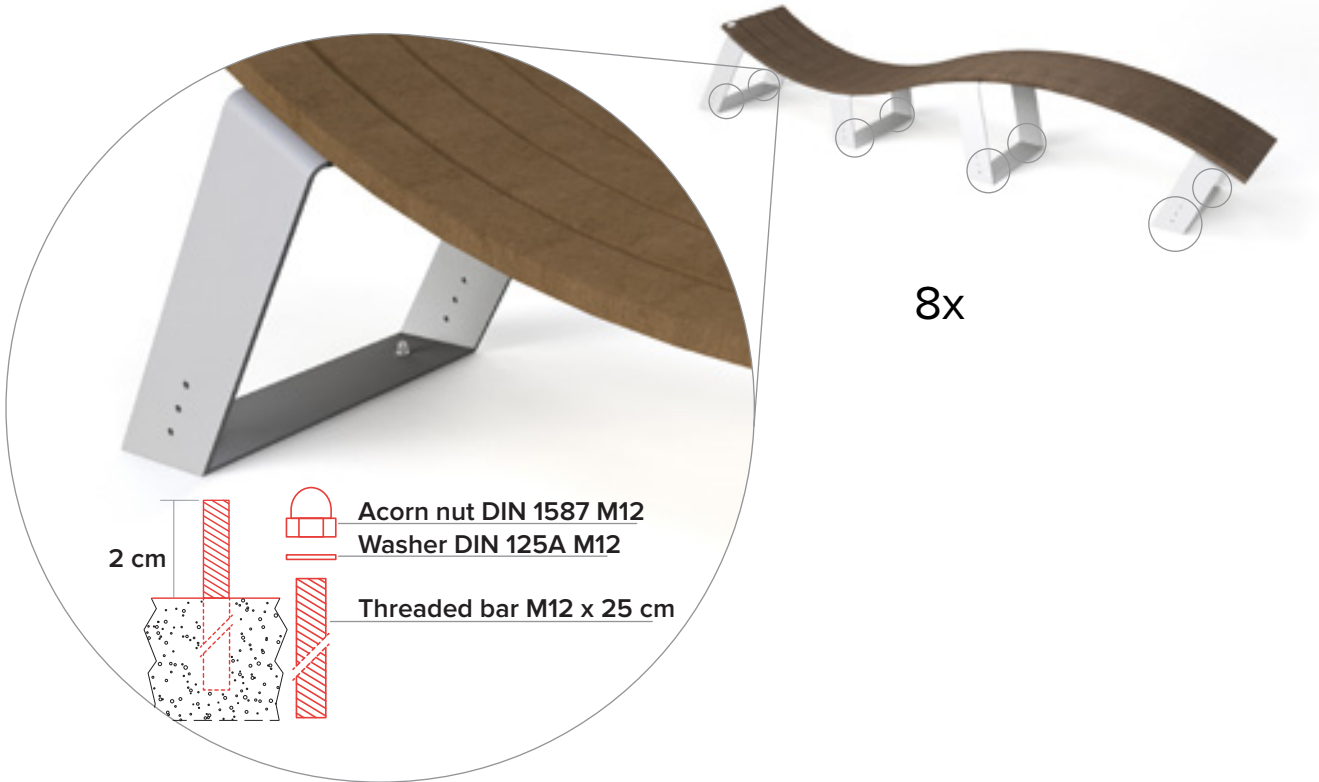

The Wave

coming to rest can look dynamic too

measurements

200 kg

available colours

main advantages

100% plastic waste

Maintenance free

Rot-proof

Natural texture

Graffiti resistant

Splinter-free

Coloured throughout

Weatherproof

Completely recyclable

anchoring in concrete

anchoring in loose soil