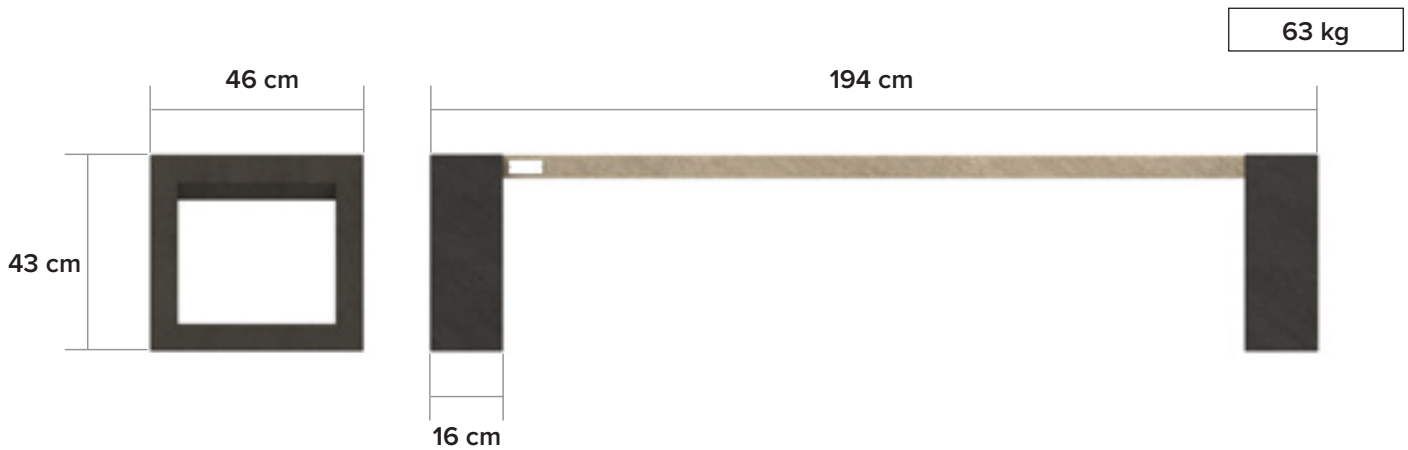

Matrix. 004

Collection of matching seating elements

measurements

available colours

Boards

- Quartz Brown
- Mineral Grey
- Sand Beige
- Ural Black

Legs

- Ural Black