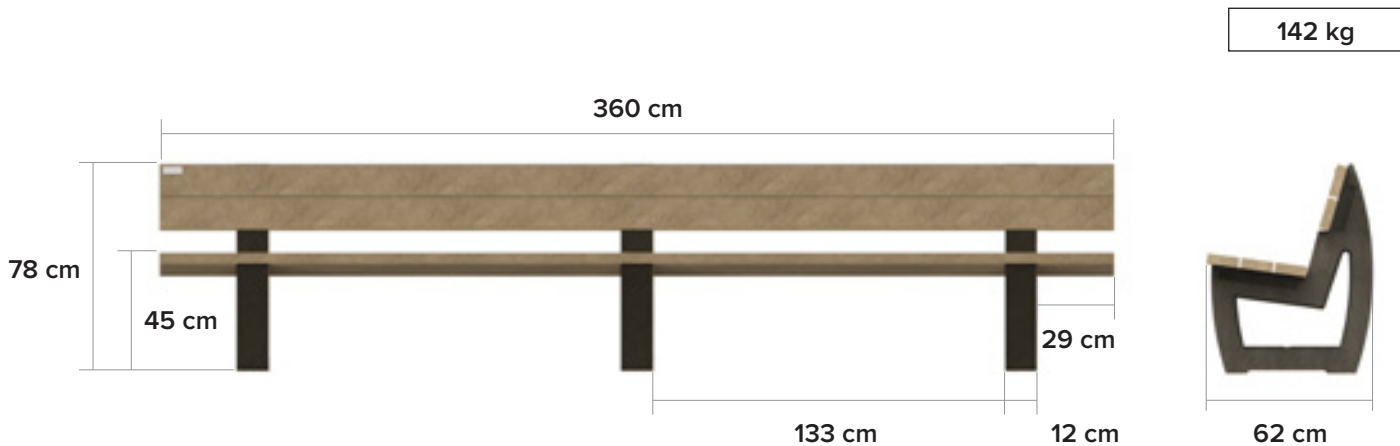

Bonn ML 360

longer (360 cm) version of the standard Bonn bench

measurements

available colours

Boards

- Ural Black
- Quartz Brown
- Sand Beige
- Mineral Grey
- Andes Green

Legs

- Ural Black