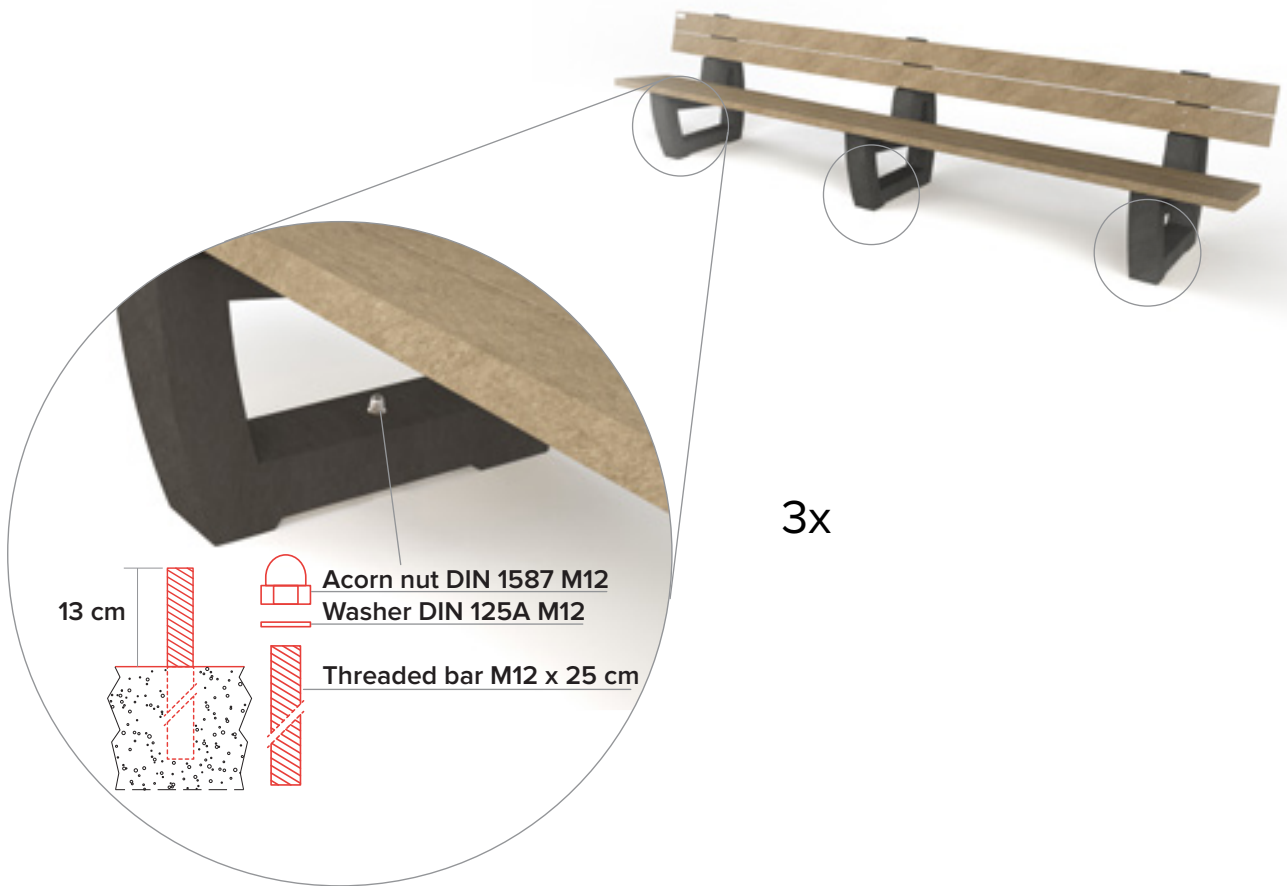

anchoring

reinforcement

nice in combination with